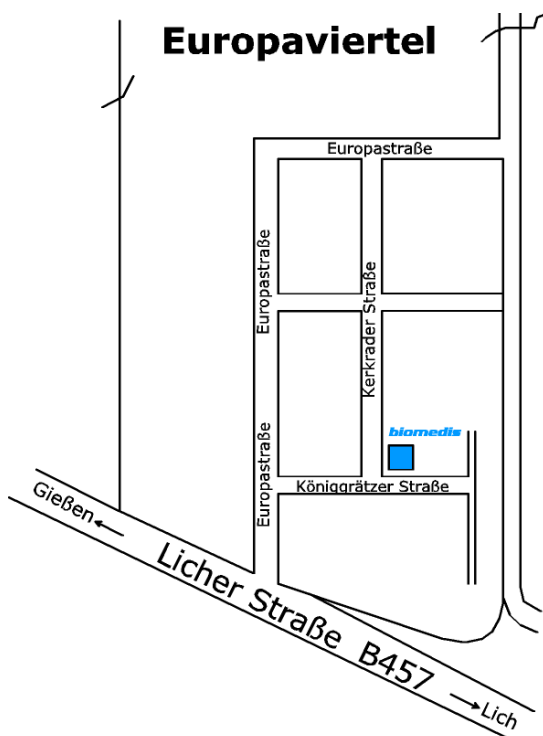

We are looking forward to seeing you in Giessen

Travelling by car

Coming either from North or South on the motorway A5, take the exit "Fernwald" and turn into the federal highway B457, which leads to Giessen. After about 3 kilometers along the avenue „Licher Strasse" turn right into the industrial area called „Europaviertel".

alternative

Coming along the motorway A485, take the exit „Licher Strasse" and go into the direction of Lich on the federal highway B457. Turn into the industrial area called „Europaviertel" after about 1,5 kilometers.

biomedis

Kerkrader Straße 2
 35394 Giessen
 Telefon: (++49) 0641-946001-0
 Fax: (++49) 0641-946001-50
 e-mail: info@biomedis.de
 www.biomedis.de

Travelling by aircraft or train:

Nearest airport: Fraport Frankfurt Main; Distance about 60km
 Nearest station: Giessen; Distance about 10km